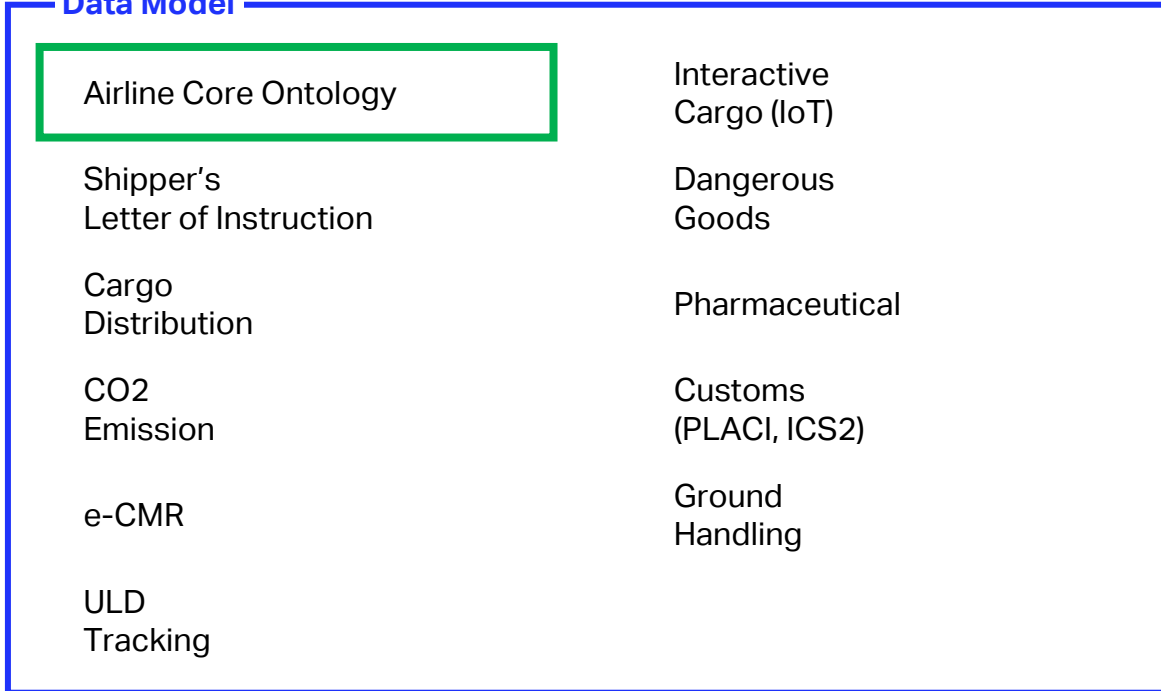

ONE Record – Pilot project profile

Pilot Description

- Verified the complete process from the airport of departure to the airport of destination through ONE Record API data sharing
- Verified the sharing of RFID inbound and outbound node status on the piece level
- Verified data exchange within a data sharing network composed of multiple ONE Record Servers

Pilot Participants

Pilot Project Tag Line

“Full process data sharing from the airport of departure to the airport of destination”

ONE Record – Pilot project profile

Data Model

API / Security

Implementation roadmap