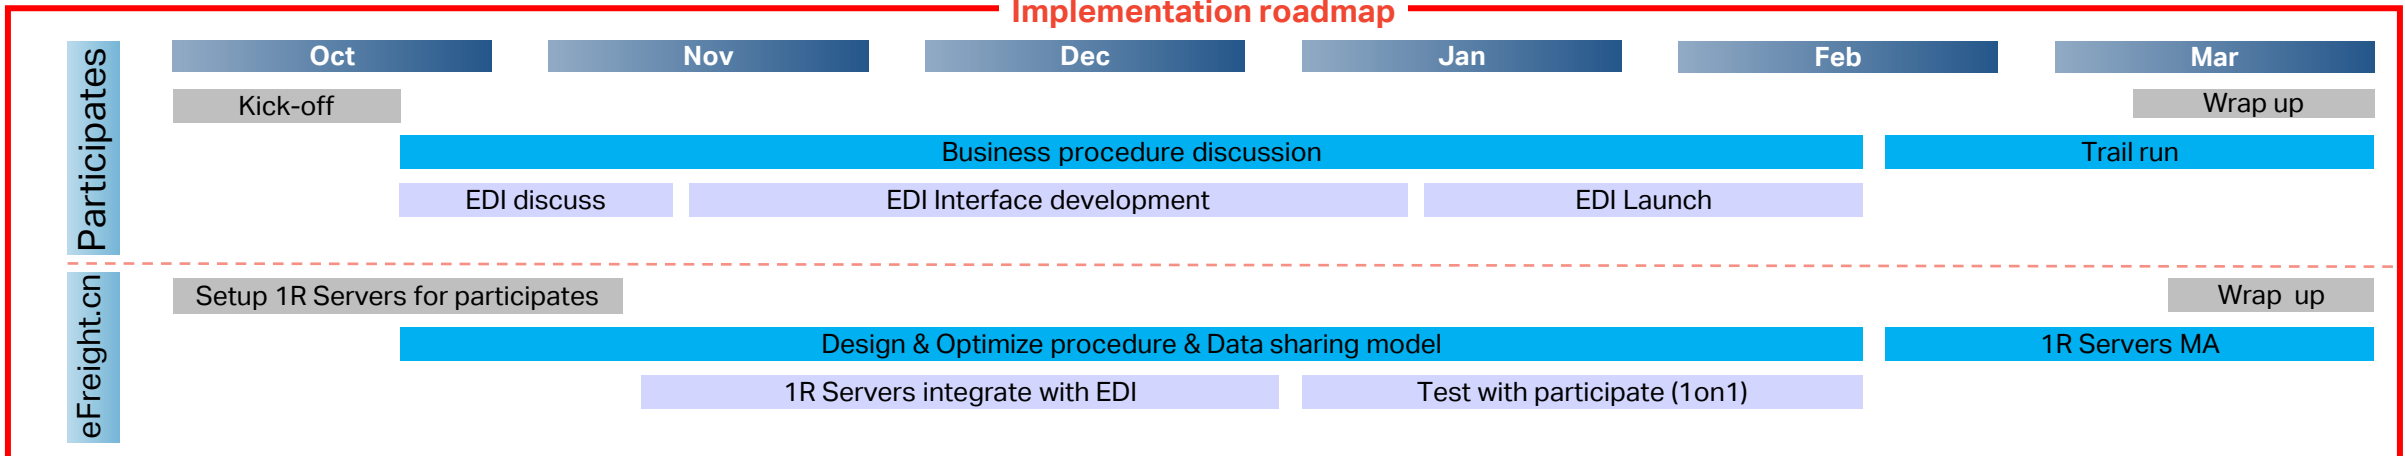

ONE Record – Pilot project profile

Pilot Description

- Verified the complete process from the airport of departure to the airport of destination through ONE Record API data sharing
- Verified the sharing of RFID inbound and outbound node status on the piece level
- Verified data exchange within a data sharing network composed of multiple ONE Record Servers

Pilot Participants

Pilot Project Tag Line

“Full process data sharing from the airport of departure to the airport of destination”

ONE Record – Pilot project profile

Data Model

API / Security

Implementation roadmap

ONE Record – Pilot project profile

Pilot Set Up / Architecture