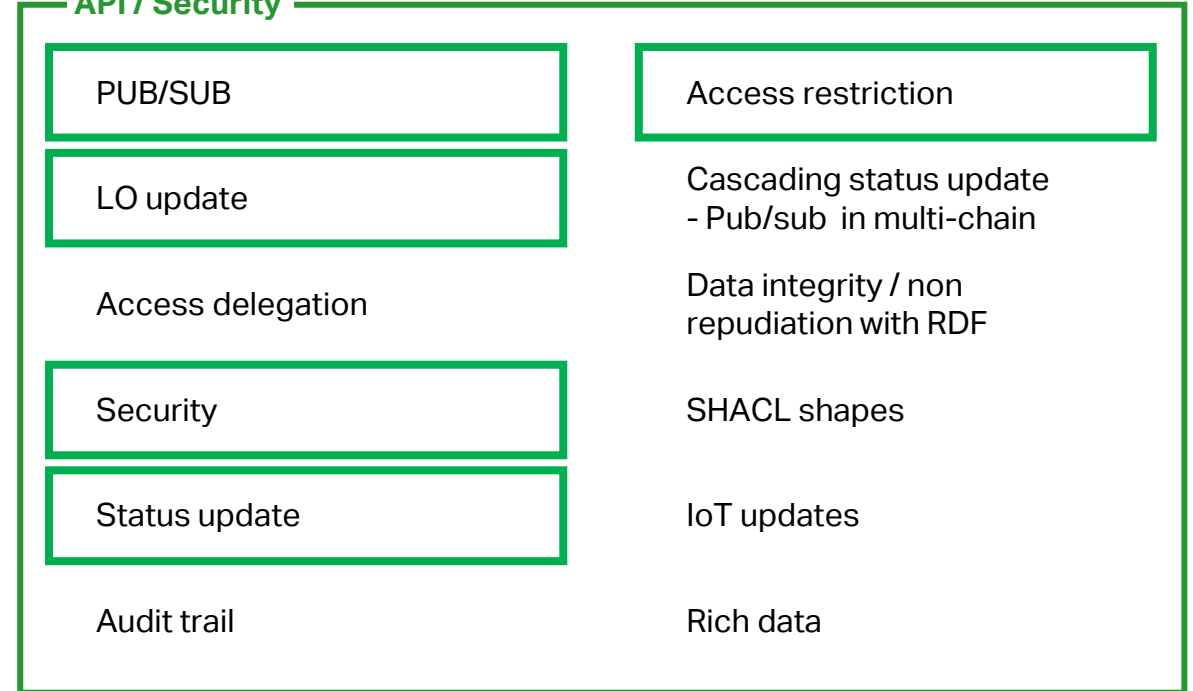

ONE Record – Pilot project profile

Pilot Description

- Verified the complete process from the airport of departure to the airport of destination through ONE Record API data sharing
- Verified the sharing of RFID inbound and outbound node status on the piece level
- Verified data exchange within a data sharing network composed of multiple ONE Record Servers

Pilot Participants

Pilot Project Tag Line

“Full process data sharing from the airport of departure to the airport of destination”

ONE Record – Pilot project profile

Data Model

API / Security

Implementation roadmap

ONE Record – Pilot project profile

Pilot Set Up / Architecture