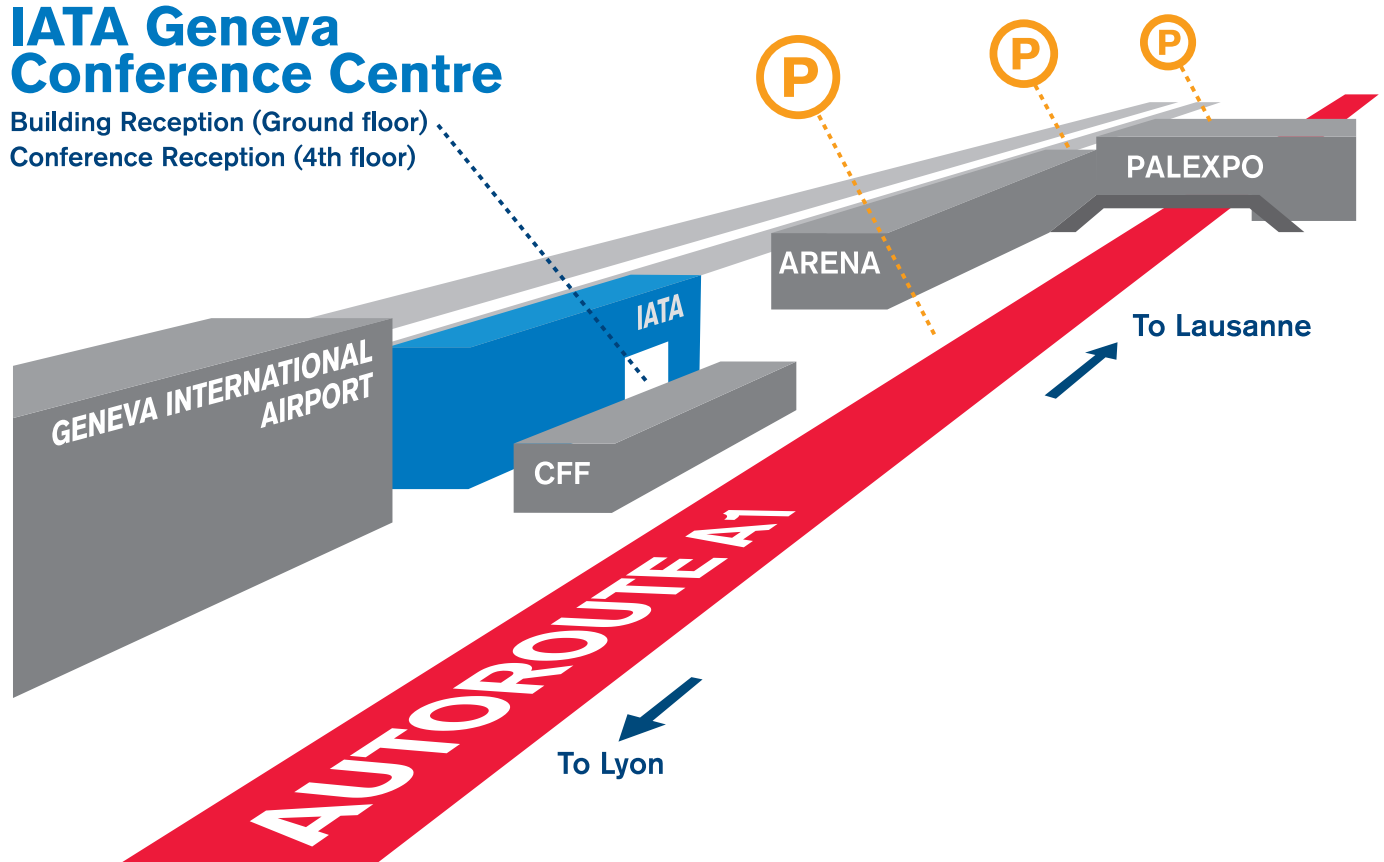

IATA Geneva Conference Centre

Building Reception (Ground floor)
Conference Reception (4th floor)

IATA Geneva Conference Center
33, route de l'Aéroport,
1215 Geneva-Airport, Switzerland

Tel: +41 22 770 23 00
email: ConferenceDesk@iata.org

www.iata.org/events/igcc