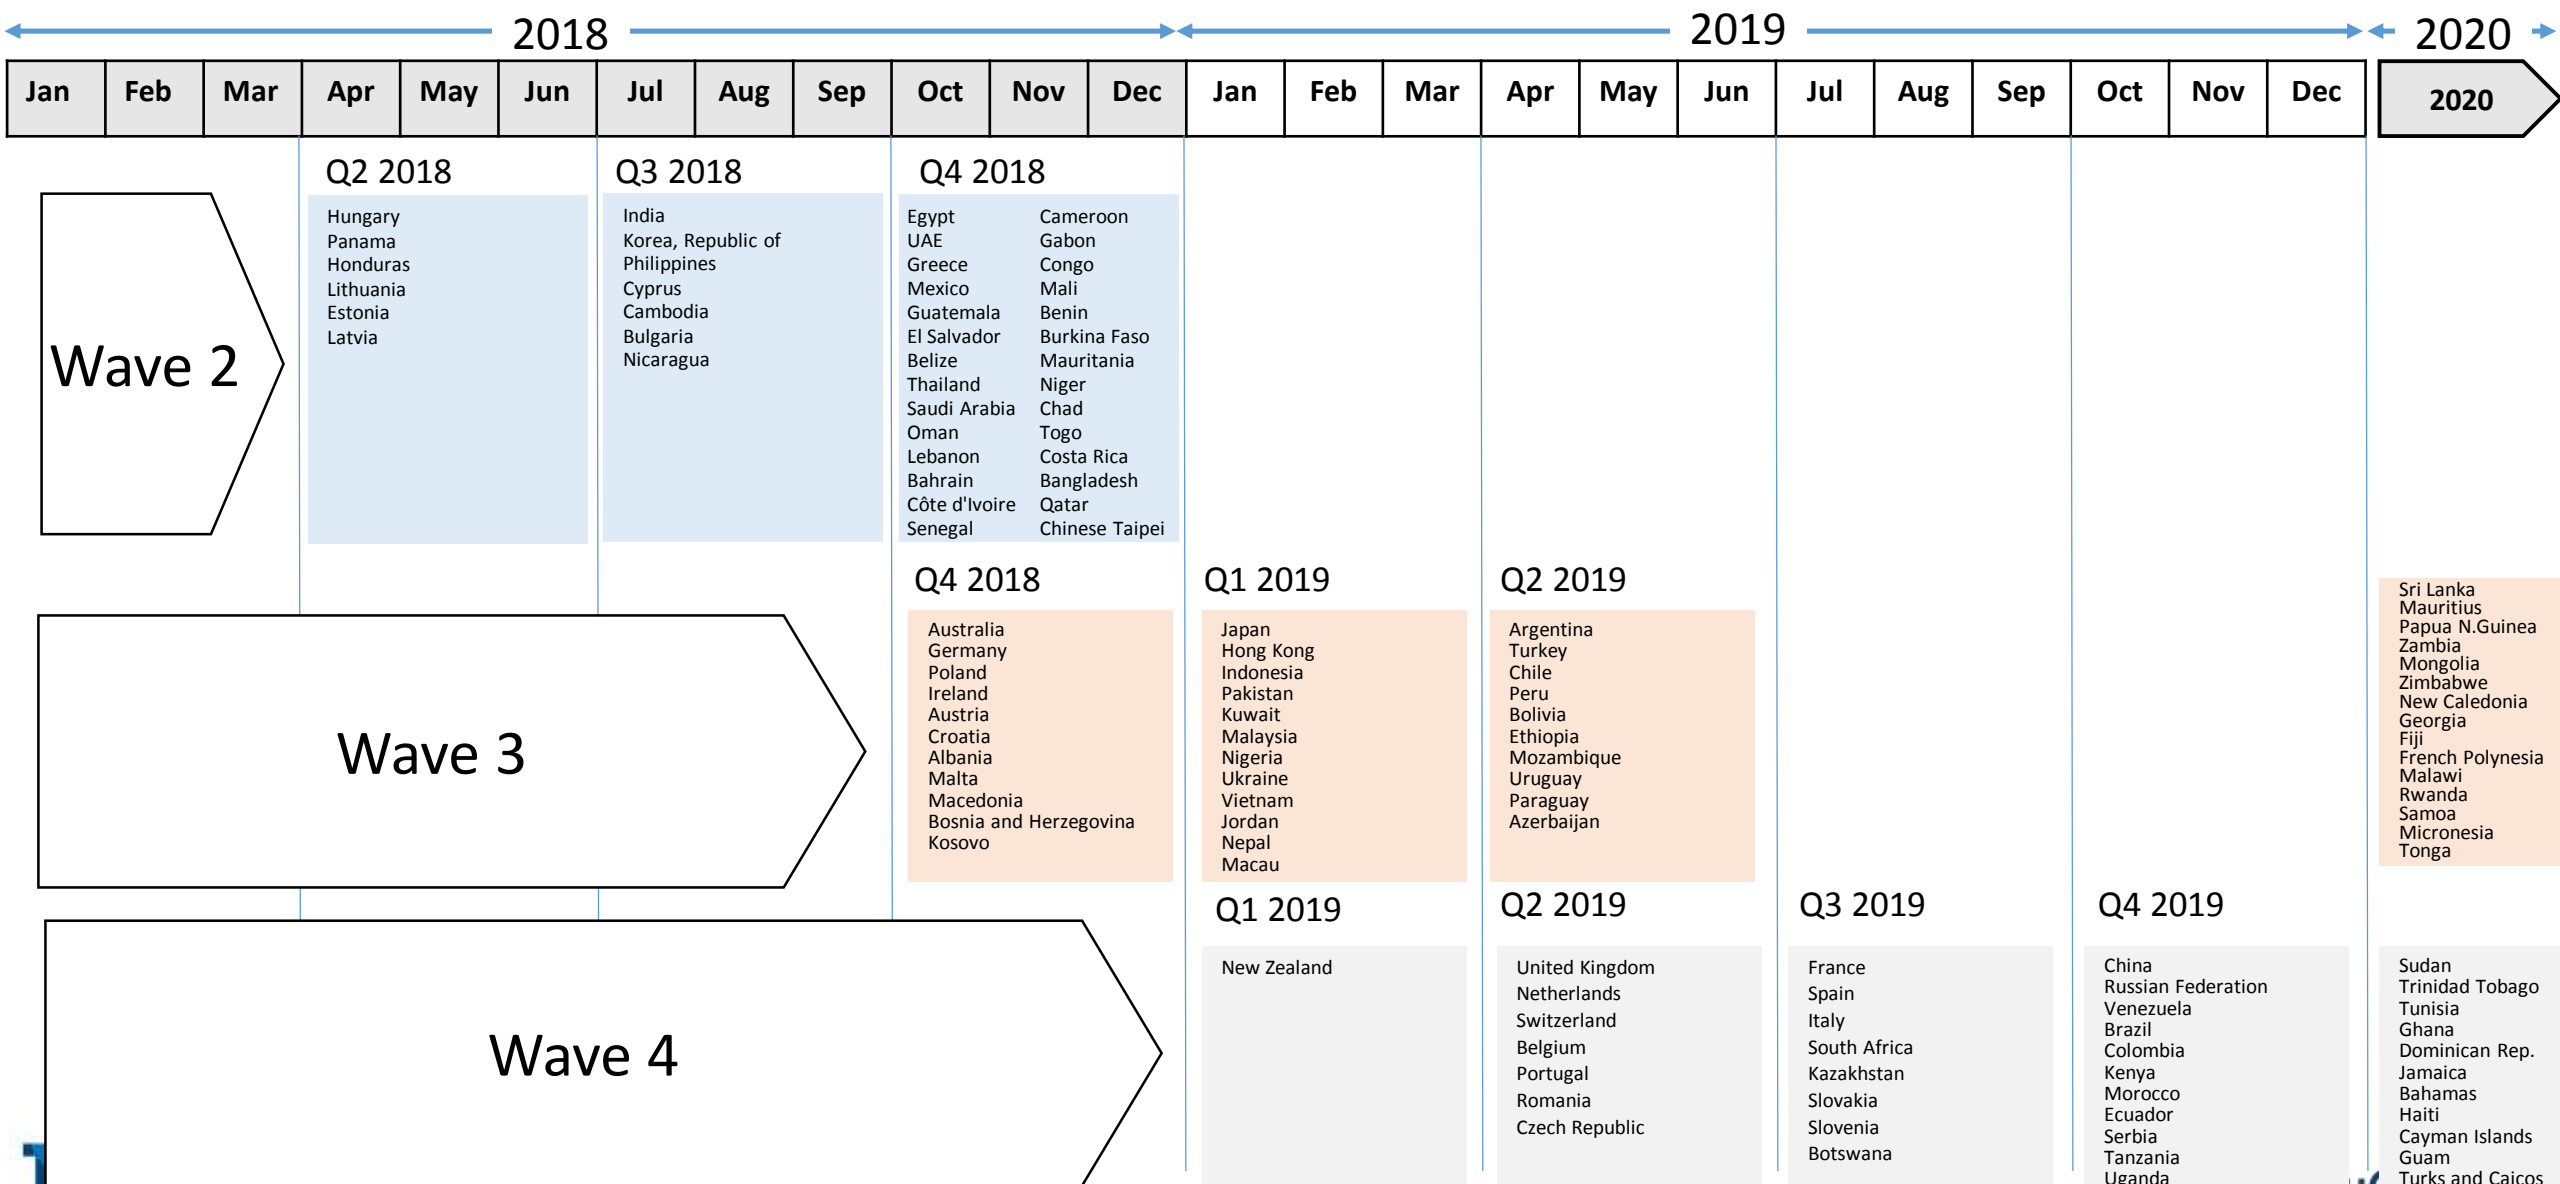

NGISS Implementation Waves