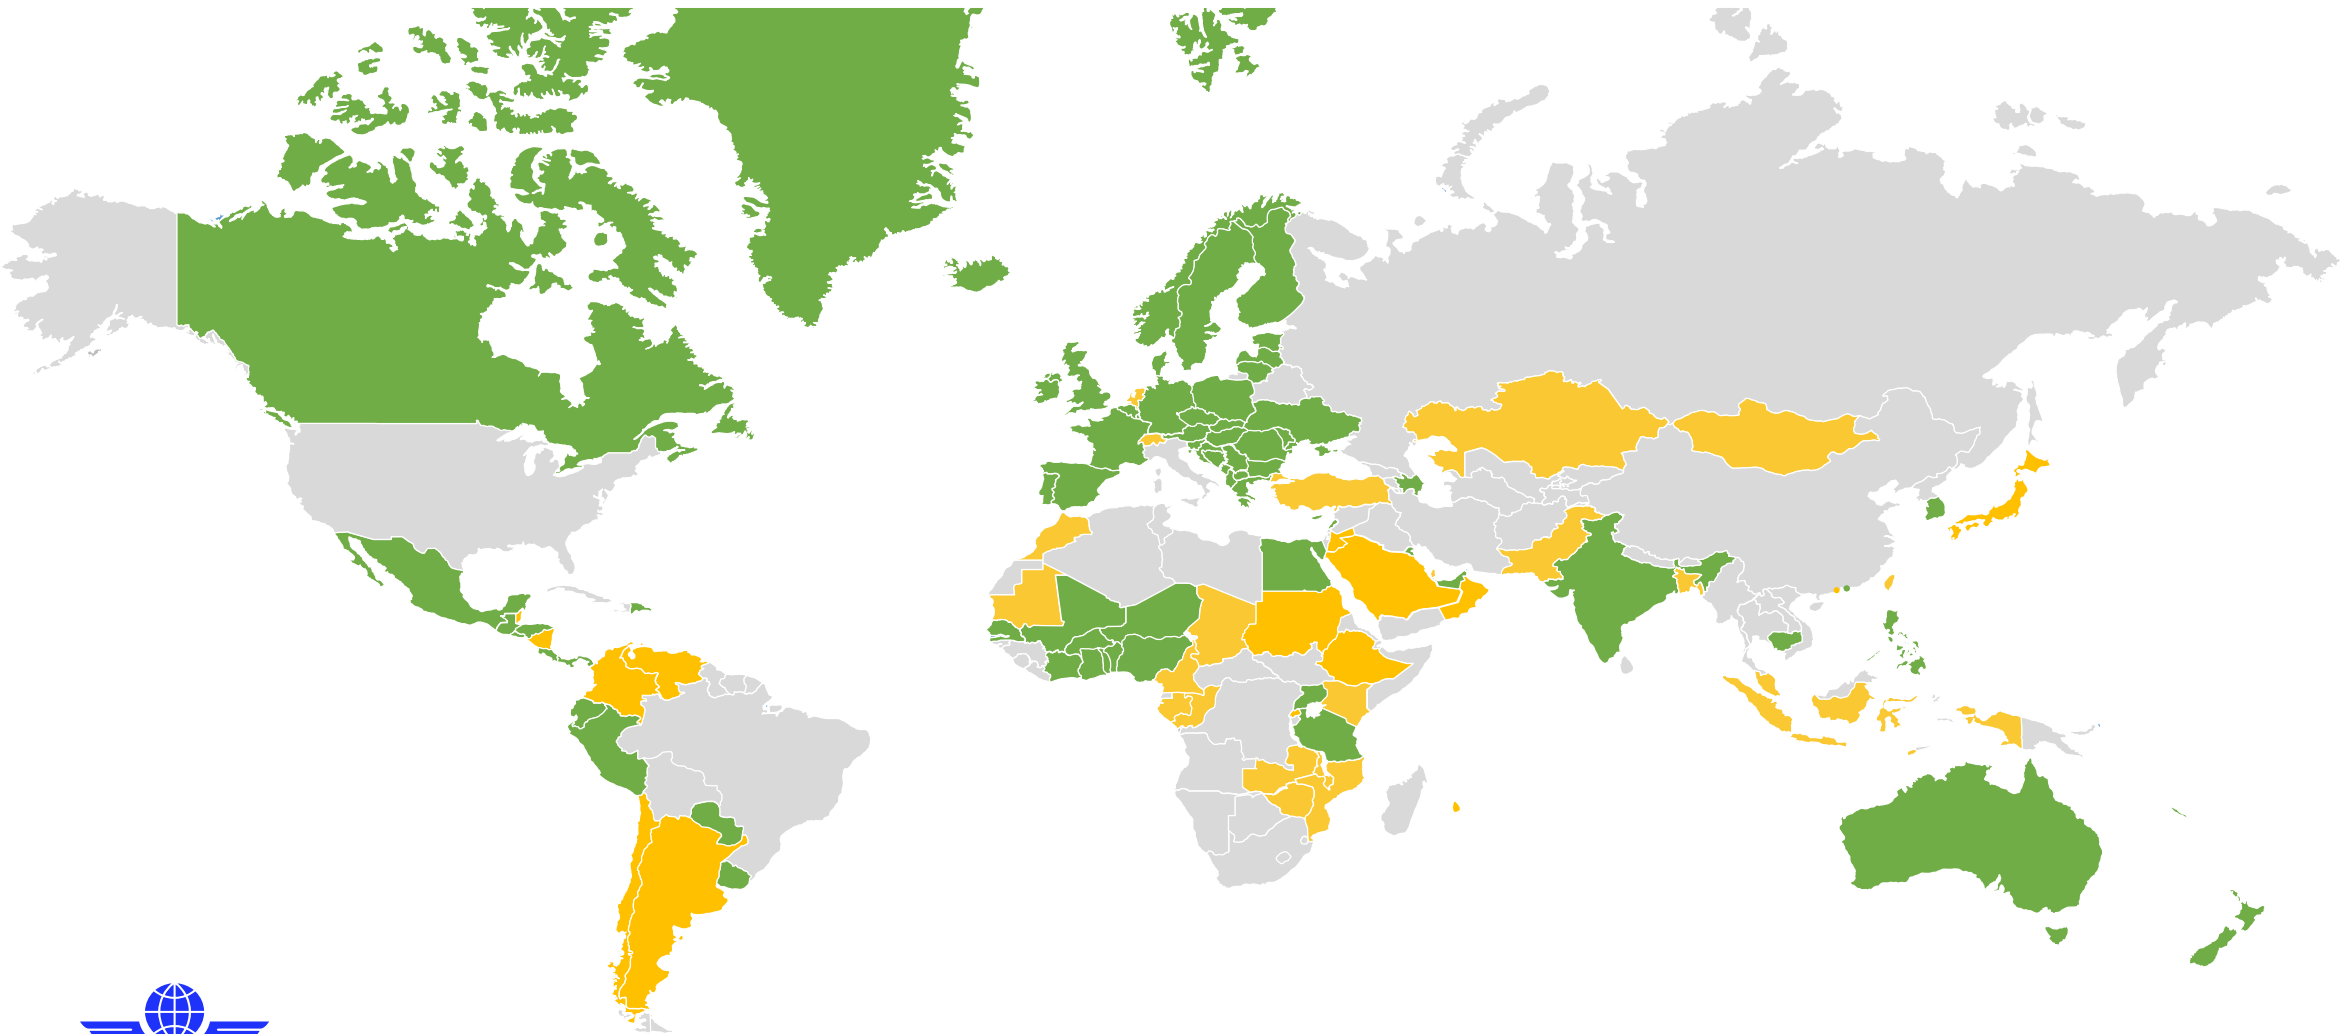

NewGen ISS & TIP Markets Live

As of September 24, 2019

- Market Live TIP
- Market Live NewGen ISS & TIP

NewGen ISS & TIP Markets Live

- Albania
- Argentina (TIP Only)
- Austria
- Australia
- Azerbaijan
- Bahrain (TIP Only)
- Bangladesh (TIP Only)
- Belgium
- Belize (TIP Only)
- Benin
- Bosnia & Herzegovina
- Burkina Faso
- Bulgaria
- Cambodia
- Cameroon (TIP Only)
- Canada
- Chad (TIP Only)
- Chile (TIP Only)
- Chinese Taipei (TIP Only)
- Colombia (TIP Only)
- Congo (TIP Only)
- Costa Rica
- Cote d'Ivoire
- Croatia
- Cyprus
- Czech Republic
- Denmark

- Dominican Republic
- Ecuador
- Egypt
- El Salvador
- Estonia
- Ethiopia (TIP Only)
- Finland
- France
- Gabon (TIP Only)
- Germany
- Ghana
- Greece
- Guatemala
- Honduras
- Hong Kong
- Hungary
- Iceland
- India
- Indonesia (TIP Only)
- Ireland
- Japan (TIP Only)
- Jordan (TIP Only)
- Kazakhstan (TIP Only)
- Kenya (TIP Only)
- Korea
- Kosovo
- Kuwait

- Latvia
- Lebanon
- Lithuania
- Macau (TIP Only)
- Macedonia
- Malawi (TIP Only)
- Malaysia (TIP Only)
- Mali
- Malta
- Mauritania (TIP Only)
- Mauritius (TIP Only)
- Mexico
- Mongolia (TIP Only)
- Morocco (TIP Only)
- Mozambique (TIP Only)
- Netherlands (TIP Only)
- New Zealand
- Nicaragua (TIP Only)
- Niger
- Nigeria
- Norway
- Oman (TIP Only)
- Pakistan (TIP Only)
- Panama
- Paraguay
- Peru
- Philippines

- Poland
- Portugal
- Qatar
- Romania & Moldova
- Rwanda (TIP Only)
- Saudi Arabia (TIP Only)
- Senegal
- Serbia & Montenegro
- Singapore
- Slovakia
- Slovenia
- Spain
- Sudan (TIP Only)
- Sweden
- Switzerland (TIP Only)
- Tanzania
- Togo
- Turkey (TIP Only)
- UAE
- Uganda
- Ukraine
- United Kingdom
- Uruguay
- Venezuela (TIP Only)
- Zambia (TIP Only)
- Zimbabwe (TIP Only)